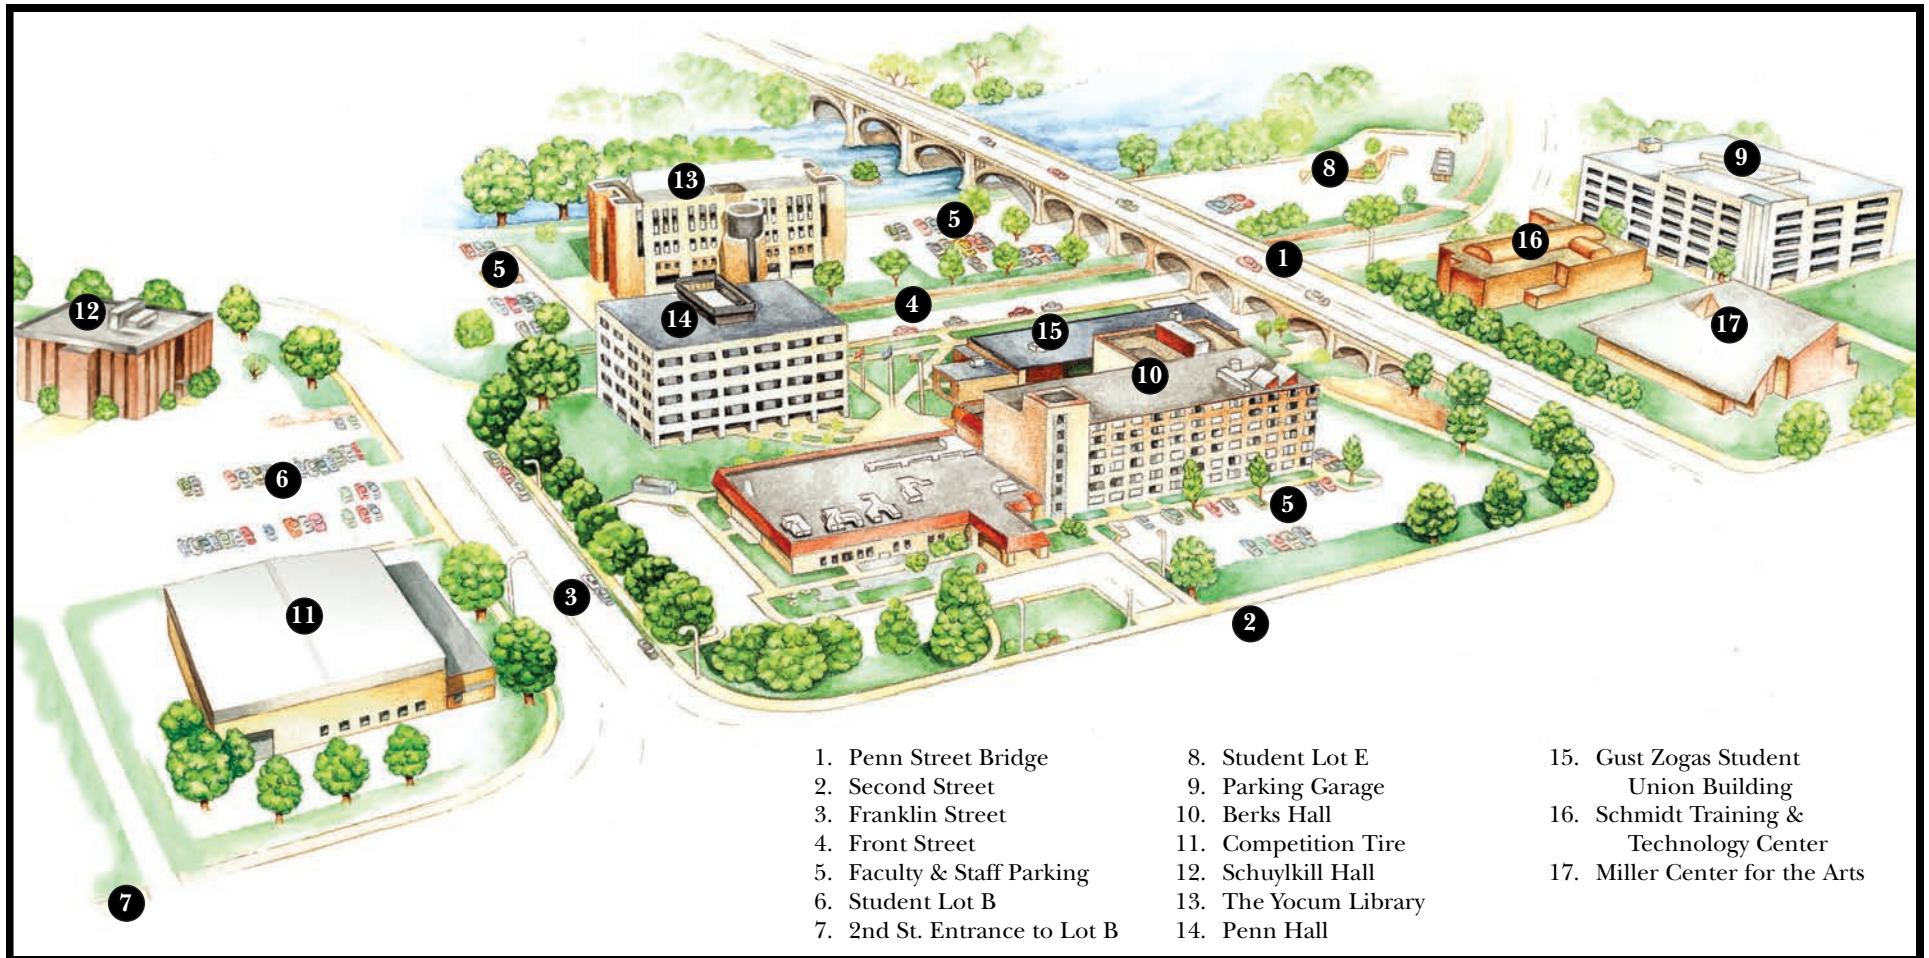

~ Reading Area Community College Campus Map ~

- | | | |
|------------------------------|-----------------------|--|
| 1. Penn Street Bridge | 8. Student Lot E | 15. Gust Zogas Student Union Building |
| 2. Second Street | 9. Parking Garage | 16. Schmidt Training & Technology Center |
| 3. Franklin Street | 10. Berks Hall | 17. Miller Center for the Arts |
| 4. Front Street | 11. Competition Tire | |
| 5. Faculty & Staff Parking | 12. Schuylkill Hall | |
| 6. Student Lot B | 13. The Yocum Library | |
| 7. 2nd St. Entrance to Lot B | 14. Penn Hall | |

Directions to Reading Area Community College

From PA Turnpike: Morgantown Interchange Exit. Take 176 North for approximately 14 miles. 422 West exit. Take exit marked for Penn Street, Reading. Immediately cross a bridge and the College is on the right. Turn right after crossing the bridge (you'll pass the front of the College). Go one block and turn right onto Franklin Street. Make a right onto Front Street and park on any of the student lots.