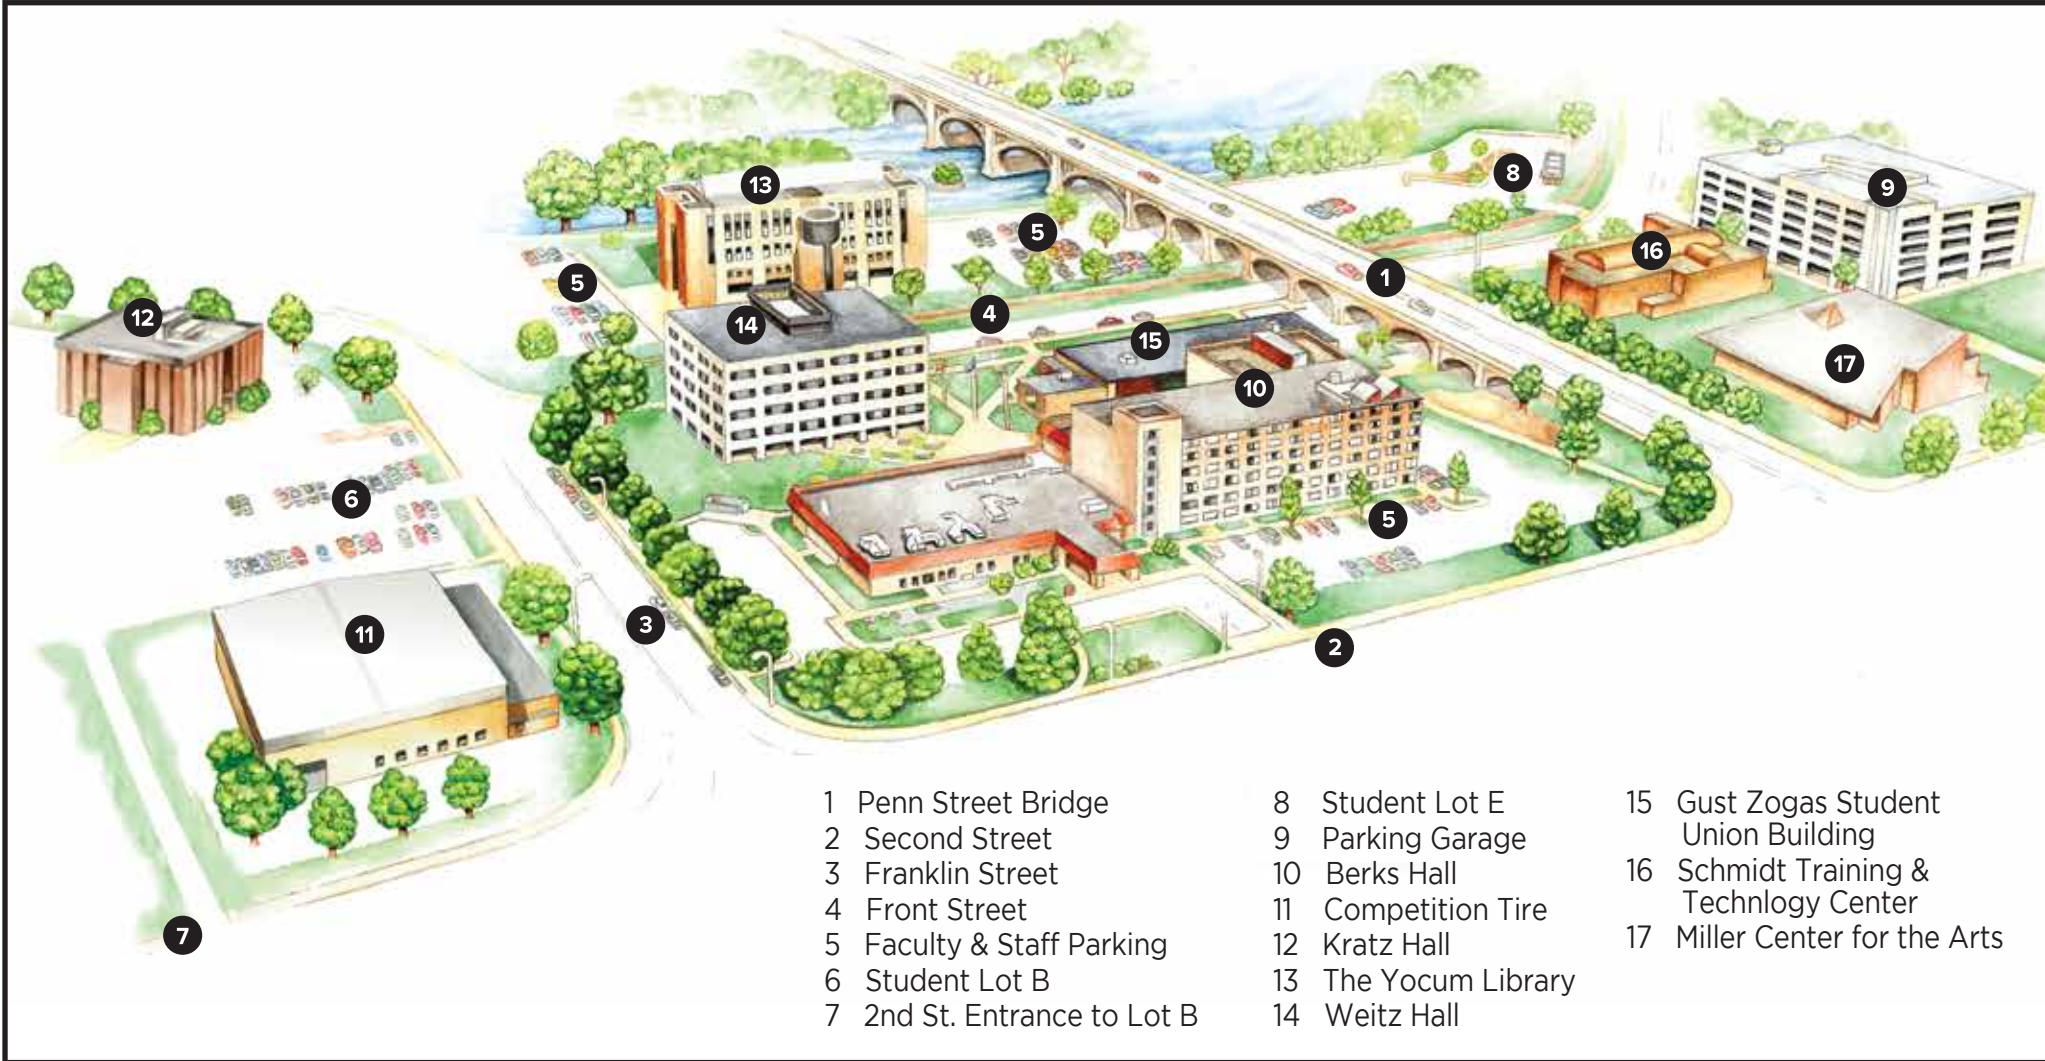

Reading Area Community College Campus Map

- | | | |
|-----------------------------|----------------------|---|
| 1 Penn Street Bridge | 8 Student Lot E | 15 Gust Zogas Student Union Building |
| 2 Second Street | 9 Parking Garage | 16 Schmidt Training & Technology Center |
| 3 Franklin Street | 10 Berks Hall | 17 Miller Center for the Arts |
| 4 Front Street | 11 Competition Tire | |
| 5 Faculty & Staff Parking | 12 Kratz Hall | |
| 6 Student Lot B | 13 The Yocum Library | |
| 7 2nd St. Entrance to Lot B | 14 Weitz Hall | |

Directions to Reading Area Community College

From PA Turnpike: Morgantown Interchange Exit. Take 176 North for approximately 14 miles. 422 West exit. Take exit marked for Penn Street, Reading. Immediately cross a bridge and the college is on the right. Turn right after crossing the bridge (you'll pass the front of the college). Go one block and turn right onto Franklin Street. Make a right onto Front Street and park on any of the student lots.